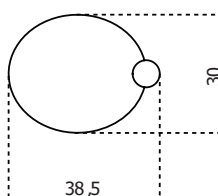

Gallotti&Radice

Odette Tray

2014

Tray in antiqued mirror available in the “Antique 1” or “Antique 2” finish. On request hand decorated glass in the Decò finish. Bright brass-plated metal support.

Cm (L x W x H)	Inches (L x W x H)
38.5 x 30 x 4	15¼ x 12 x 1¾
50 x 26.5 x 4	19¾ x 10½ x 1¾