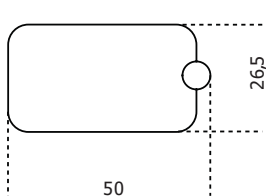

Gallotti&Radice

Odette Tray

2014

Tray in antiqued mirror available in the “Antique 1” or “Antique 2” finish. On request hand decorated glass in the Decò finish. Bright brass-plated metal support.

Cm (L x W x H)	Inches (L x W x H)
38.5 x 30 x 4	15¼ x 12 x 1¾
50 x 26.5 x 4	19¾ x 10½ x 1¾